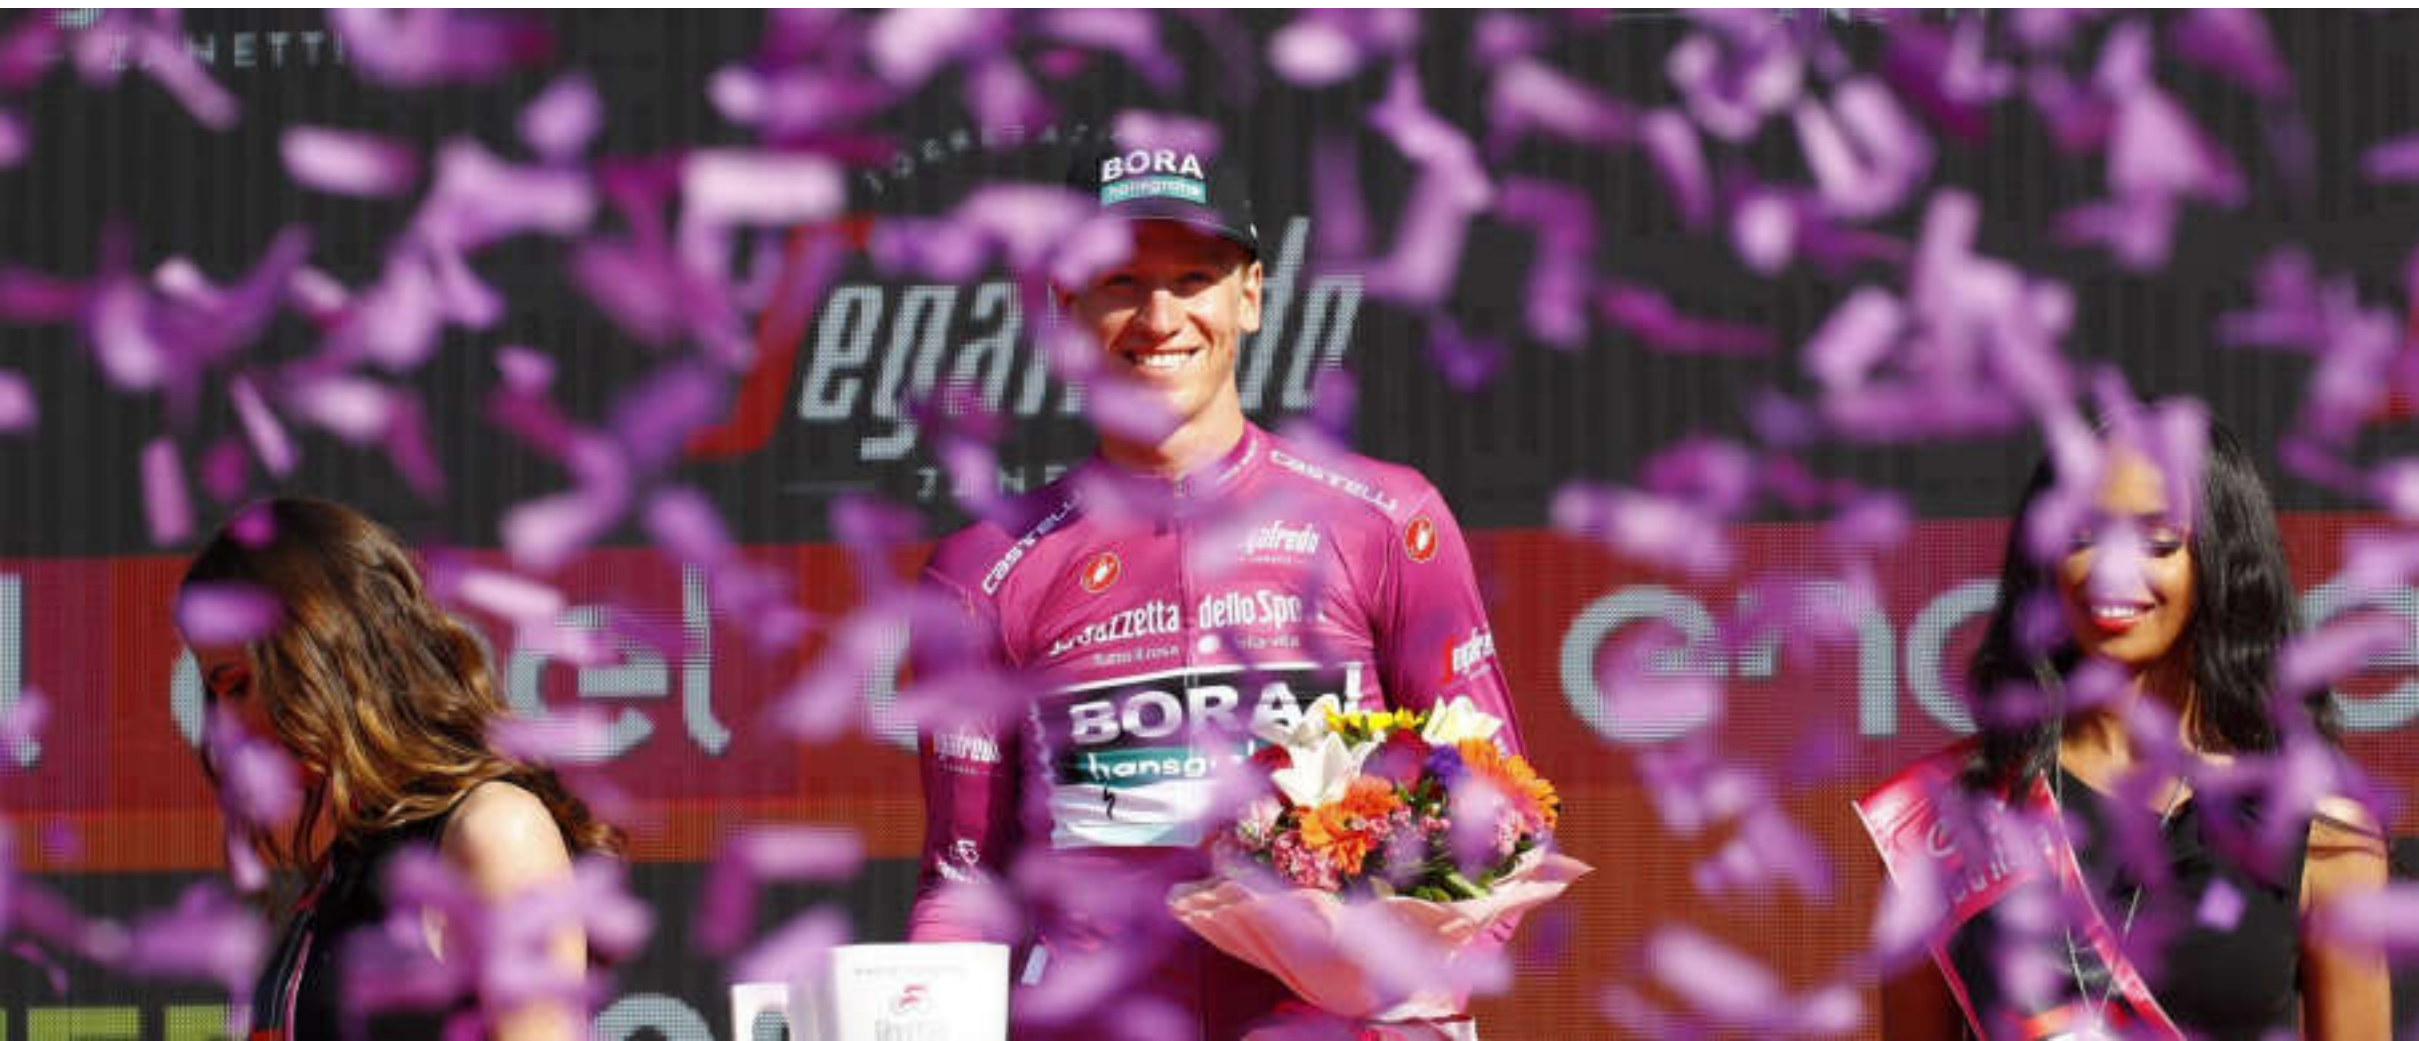

BORA - hansgrohe