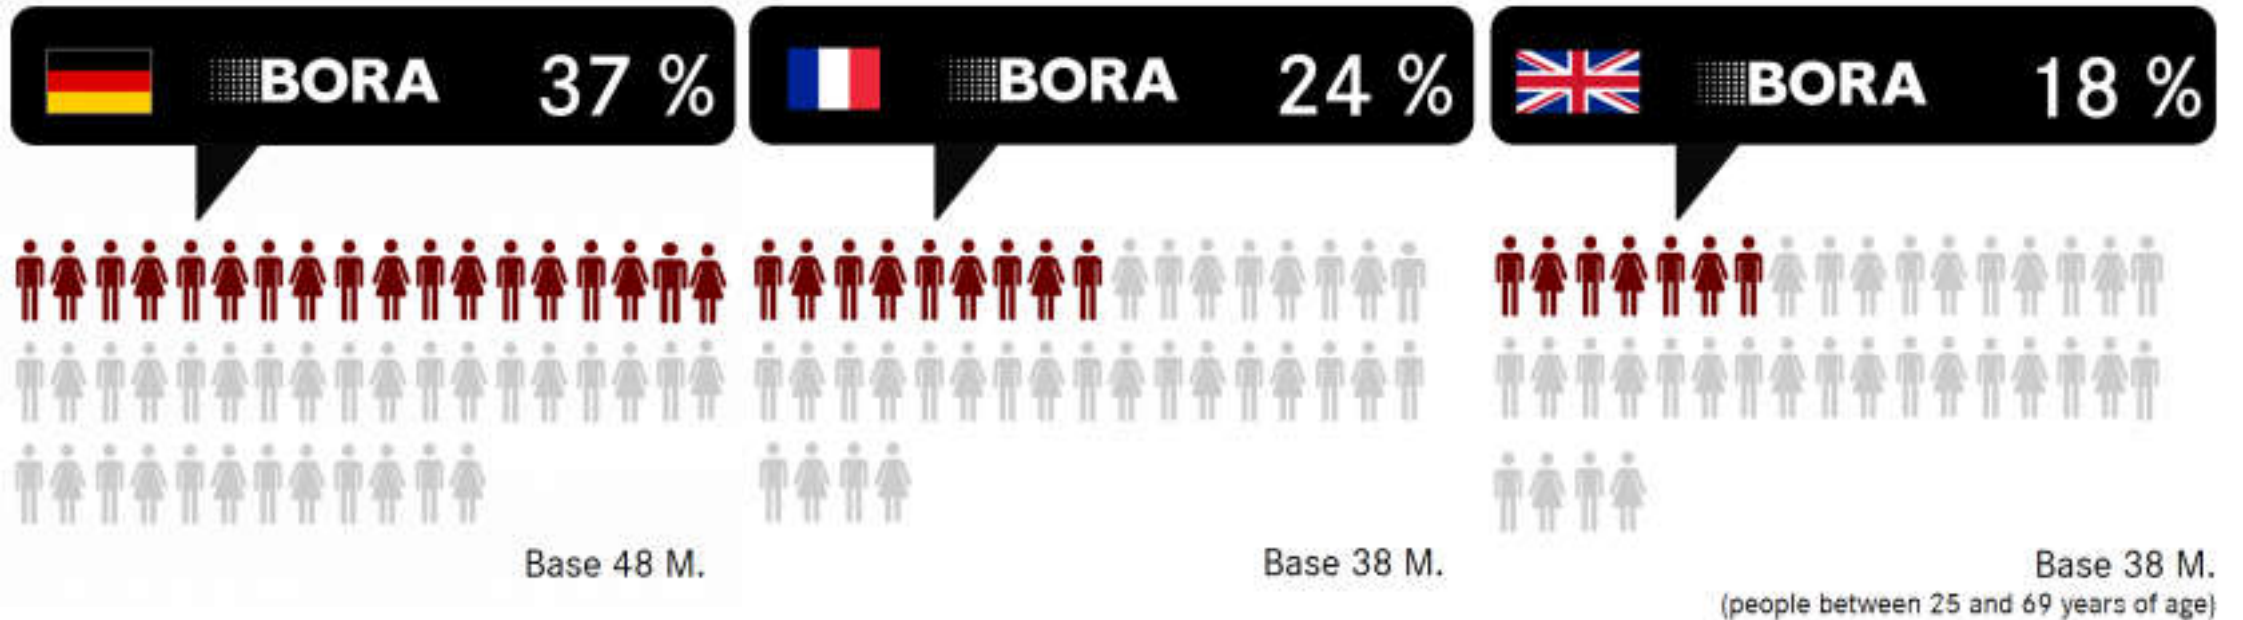

Meine Vision: Das Ende der Dunstabzugshaube

Willi Bruckbauer

 **BORA**

BORA

 **BORA**

A misty, mountainous landscape with a rainbow arching across the sky. The scene is dominated by lush green hills and valleys, partially obscured by a thick layer of white mist or fog. A vibrant rainbow is visible in the upper right portion of the sky, adding a touch of color to the otherwise muted tones. The overall atmosphere is serene and ethereal.

BORA.COM

BORA.COM

BORA in the air

 **BORA**

BORA Truck

BORA - hansgrohe

BORA - hansgrohe

BORA Markenbekanntheit