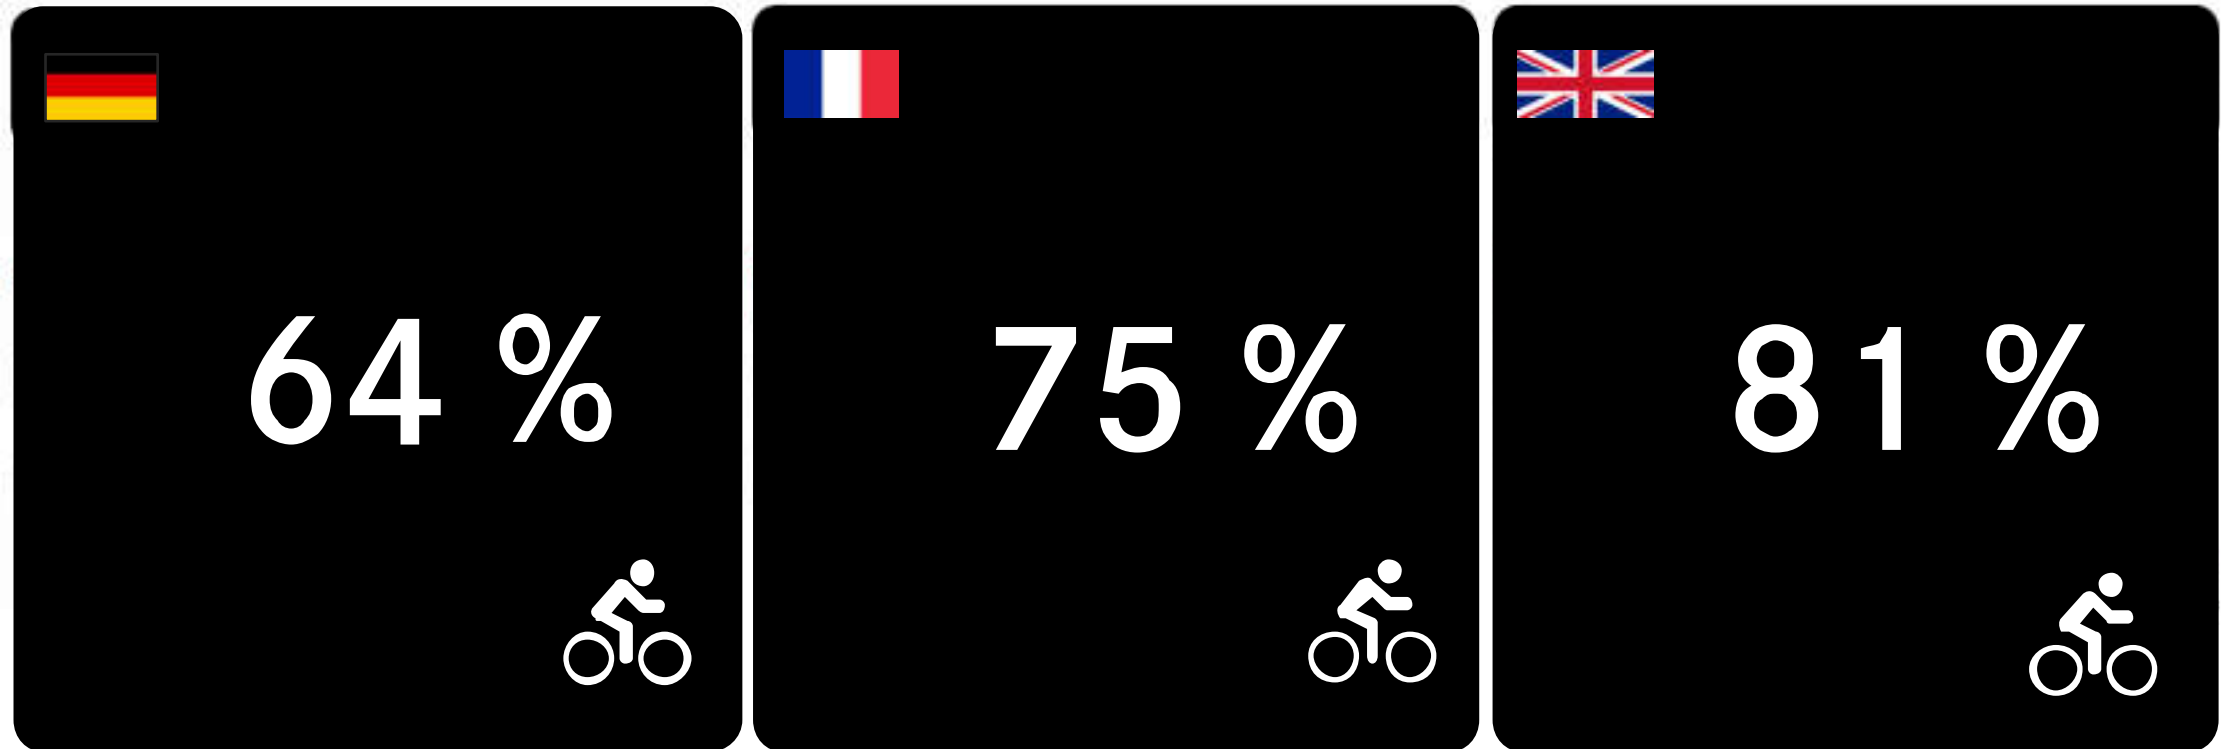

BORA Markenbekanntheit über Sponsoring

„Ich bin durch das Radsportengagement auf BORA aufmerksam geworden“